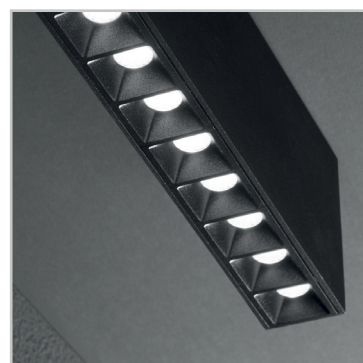

# ideal lux | Lika Trimless

## DOWNLIGHT

Family of recessed rectangular modules in die-cast aluminum, painted black with polycarbonate reflector. Available in TRIM versions with frame, TRIMLESS with recessed edge for flush installation on plasterboard ceilings or ceiling version. Modules available with two, five or ten lenses. Specially designed to avoid glare (UGR <16), best for installation in OFFICES and SHOPS.

Code	244884
Item name	LIKA 10W SURFACE BK
Source	LED COB OSRAM
Power	10W
Driver included	KEGU
Driver available	No
Lumen	1100 Lm
MacAdam	SDCM 5
Beam	44°
CCT	3000K
CRI	≥90
UGR	<19
LED Life	30.000 h
Insulation class	Class II
IP	20
Material	Aluminum
Warranty	5 years
Net Weight	0,210 Kg
Volume	0,0008 m <sup>3</sup>
Base / Hole	13 x 3 cm