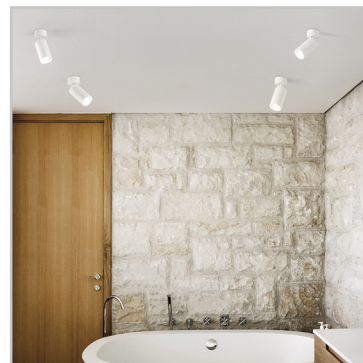

## WALL LAMP

Powder coated or plated metal frame.  
Adjustable diffusers.

Suggestion

Code	244662
Item name	DYNAMITE PL1 OTTONE SATINATO
Insulation class	Class II
IP	20
Power	GU10 max 1 x 28W
Bulb   LED included	No
Net Weight	0,430 Kg
Volume	0,0022 m <sup>3</sup>
Base / Hole	ø 5,5 cm