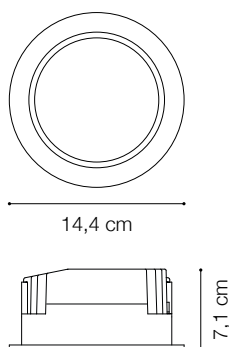

# ideal lux | Basic Wide

Code	193410
Item name	BASIC WIDE 15W 4000K
Source	LED COB SAMSUNG
Power	15W
Driver included	PHILIPS
Driver available	1-10V   DALI
Lumen	1450 Lm
MacAdam	4SDC
Beam	87°
CCT	4000K
CRI	≥80
UGR	<19
LED Life	30.000 h
Insulation class	Class II
IP	44
Material	Aluminum
Warranty	5 years
Net Weight	0,630 Kg
Volume	0,0027 m³
Base / Hole	ø 12,5 cm

## DOWNLIGHT

Die-cast aluminum recessed spotlight with round seal. Suitable for the installation on plasterboard ceiling. Matt white finish; COB Chip on Board and SMD technology; available in different color temperatures 3000k and 4000k and with three different optics; CRI ≥ 80; protection IP20; insulation class II.

Code	218830
Item name	BASIC DRIVER 1-10V 15W
Power	15W
Output	9/33Vdc
Current	450 mA
Measure	150 x 43 x 29 mm

Code	220796
Item name	BASIC DRIVER DALI 15W
Power	17W
Output	15/24Vdc
Current	700 mA
Measure	130 x 43 x 30 mm